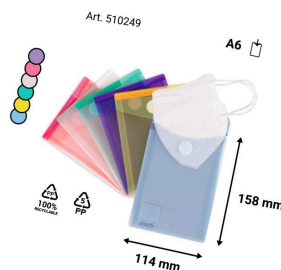

Color Collection Envelope, A6, Portrait

Number	510249
Quantity	6
Colour	
Feature	Recycled
Material	PP (polypropylene recycled)
Material Thickness	0,18 mm
Country of Origin	
Length	114 mm
Width	158 mm
Unit Pack EAN	3377995102499

Made from 80% post-consumer recycled material

LOGISTICS

Color Collection Envelope, A6, Portrait

510249

Unit Pack

Quantity	6
Unit Pack EAN	3377995102499
Unit Pack Height	13 mm
Unit Pack Length	210 mm
Unit Pack Width	120 mm
Unit Pack Weight	0,05 kg
Unit Pack Volume	327600 mm ³

Commercial Pack

Unit Packs in a commercial pack	10
Commercial Pack EAN	3377990028190
Commercial Pack Height	175 mm
Commercial Pack Length	130 mm
Commercial Pack Width	130 mm
Commercial Pack Weight	0,56 kg
Commercial Pack Volume	2957500 mm ³

Consolidated Pack

Unit Packs in a consolidated pack	60
Consolidated Pack EAN	3377990028206
Consolidated Pack Height	200 mm
Consolidated Pack Length	310 mm
Consolidated Pack Width	285 mm
Consolidated Pack Weight	3,8 kg
Consolidated Pack Volume	17670000 mm ³