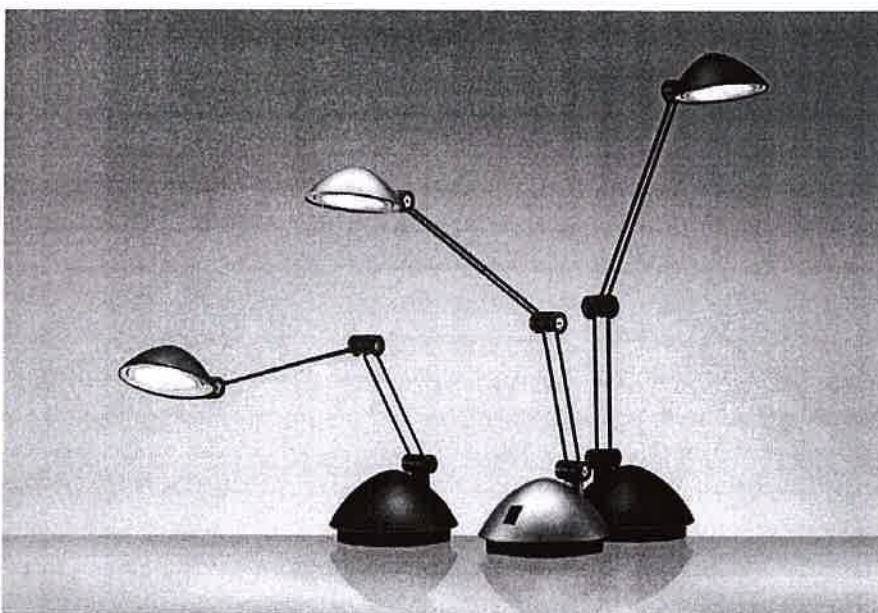

LED Space

- Snazzy, compact LED lamp in three trendy colours
- High-quality surface finish (silk mat)
- Variously adjustable at the arm and the lamp head
- Pleasant reading light

Technical data:

Type of bulb:	LED 3 W
Voltage:	Input: AC 100 – 240 V / Output: DC 20 V
Luminous flux:	200 Lumen
Colour temperature:	3000 Kelvin (warm white)
Maximum illuminance:	600 Lux (measured 35 cm off table surface)
Life time:	30 000 hours
Extension:	max. 490 mm
Height:	max. 500 mm
Base:	Ø 130 mm
Head of lamp:	Ø 95 mm
Net weight:	1.1 kg
Material:	ABS, metal
Packaging:	4-coloured sales packaging

Item number:	41-5010.646 black satin
	41-5010.647 silver satin
	41-5010.648 night blue satin