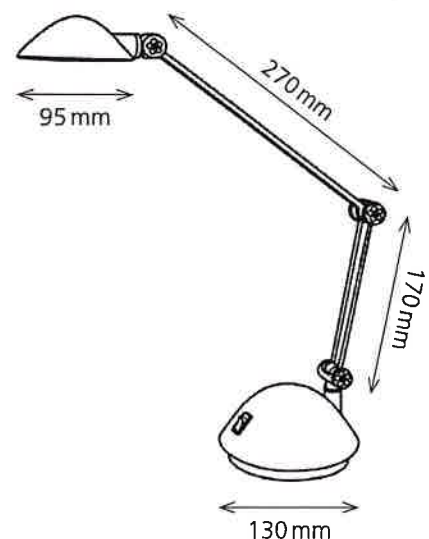

LED Space

- Snazzy, compact LED lamp in three trendy colours
- High-quality surface finish (silk mat)
- Variously adjustable at the arm and the lamp head
- Pleasant reading light

Technical data:

Type of bulb:	LED 3 W
Voltage:	Input: AC 100 – 240 V / Output: DC 20 V
Luminous flux:	200 Lumen
Colour temperature:	3000 Kelvin (warm white)
Maximum illuminance:	600 Lux (measured 35 cm off table surface)
Life time:	30 000 hours
Extension:	max. 490 mm
Height:	max. 500 mm
Base:	Ø 130 mm
Head of lamp:	Ø 95 mm
Net weight:	1.1 kg
Material:	ABS, metal
Packaging:	4-coloured sales packaging

Item number:	41-5010.646 black satin
	41-5010.647 silver satin
	41-5010.648 night blue satin