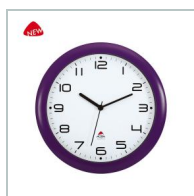

Print X Close

QUARTZ CLOCK

instruction
sheetpicture
library

Click on colours to view the products :

**HORNEW**
HORNEW P

This silent wall clock has a precision quartz mechanism and design for perfect visibility of the time.

From the classic to the trendiest colors, there is necessarily one for you !

Silent and accurate, it is suitable for all interior spaces!

Optimum legibility of the time thanks to its big black numbers on white background.

With 2 hands and a second hand for perfect accuracy.

Available in 6 colors: black, white, metal grey, red, green and purple.

NEW

**Accessories & consumables**

Name	Reference	Quantity	Supplied
LR6/AA Battery	LR6/AA	1	No

 TECHNICAL SPECIFICATIONS

Requires one AA battery - not supplied.

CE rated.
3 year warranty.

ABS dial : Ø 30 cm
Glass lens
Figures height : 18 mm
Net weight: 520 g

Design in France
Made in PRC.

8, rue Hantziger - 92110 CLICHY-LA-GARENNE - FRANCE
Tél.: +33 (0)1 41 21 21 00 - Fax : +33 (0)1 41 21 21 12